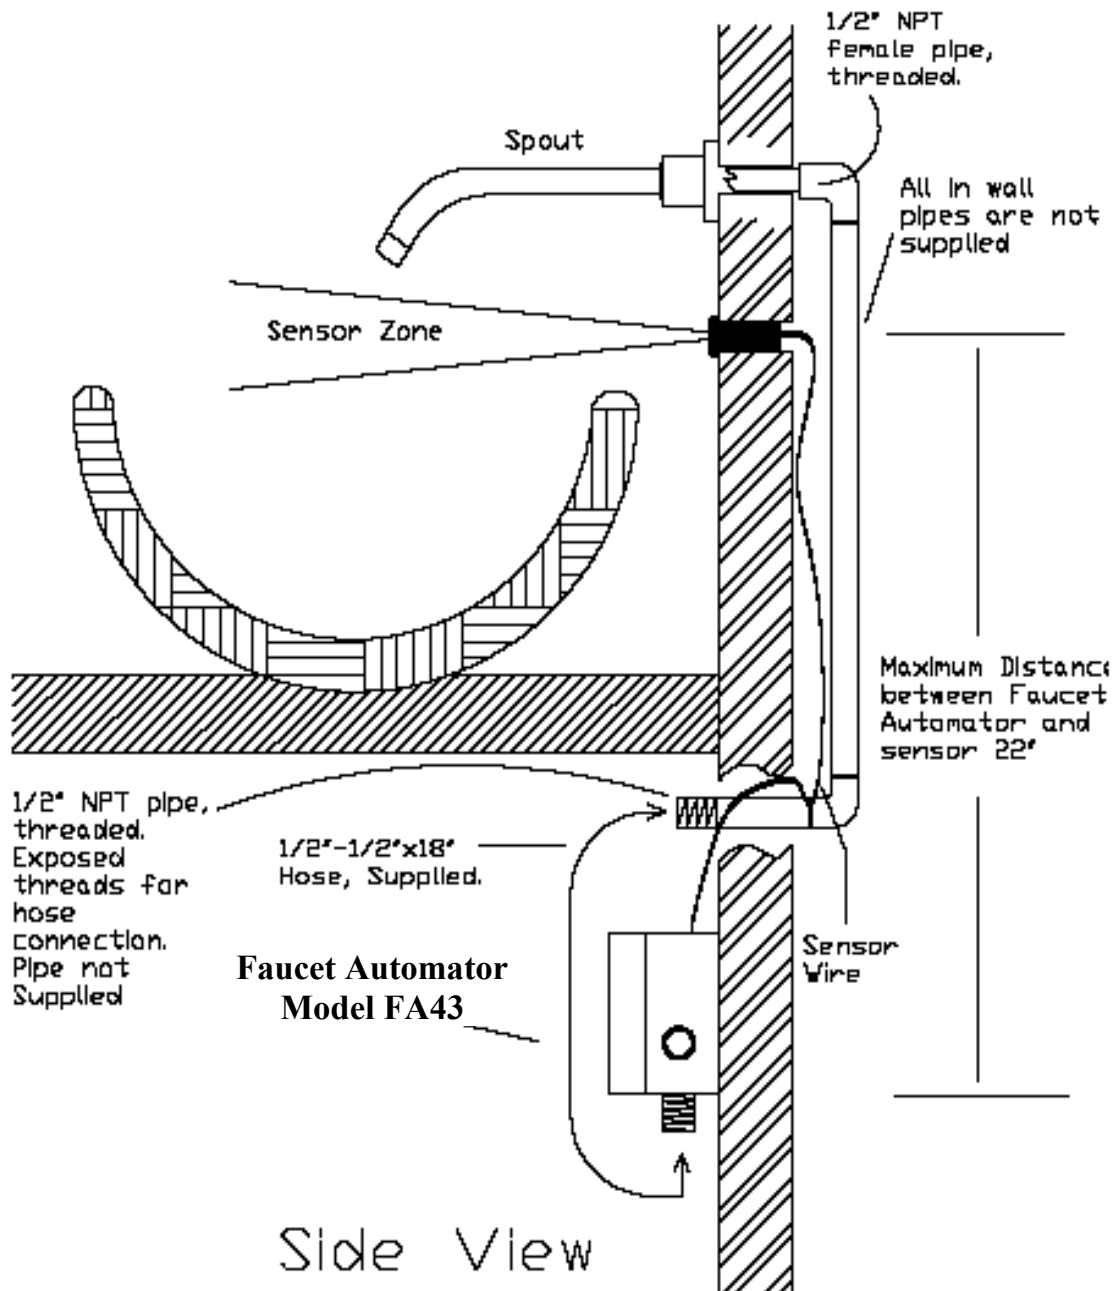

MAC FAUCET

Wall Mount Rough-in

- Page 2 of 2
- Wall pipe and street elbow not supplied.
- 1/2" NPT street elbow must be fastened to wall frame.
- Wall frame 4" max. Thicker wall frame may require horizontal pipe or coupler.
- **Please note:** Spouts have 1/2" NPT inlet threads. Some models have male threads, others female.
- Wall spouts have varying length. Please view spec. of individual faucet.
- Sensor range/zone is field adjustable.
- 22" maximum distance required to accommodate sensor cable length.
- Faucet Automator FA43 contains batteries (battery application) and must be accessible for battery replacement.

FA43-124, 125, 129, 130

MAC FAUCETS

www.macfaucets.com Tel 866 558 3200 Fax 310 919 3073 Email Info@macfaucets.com