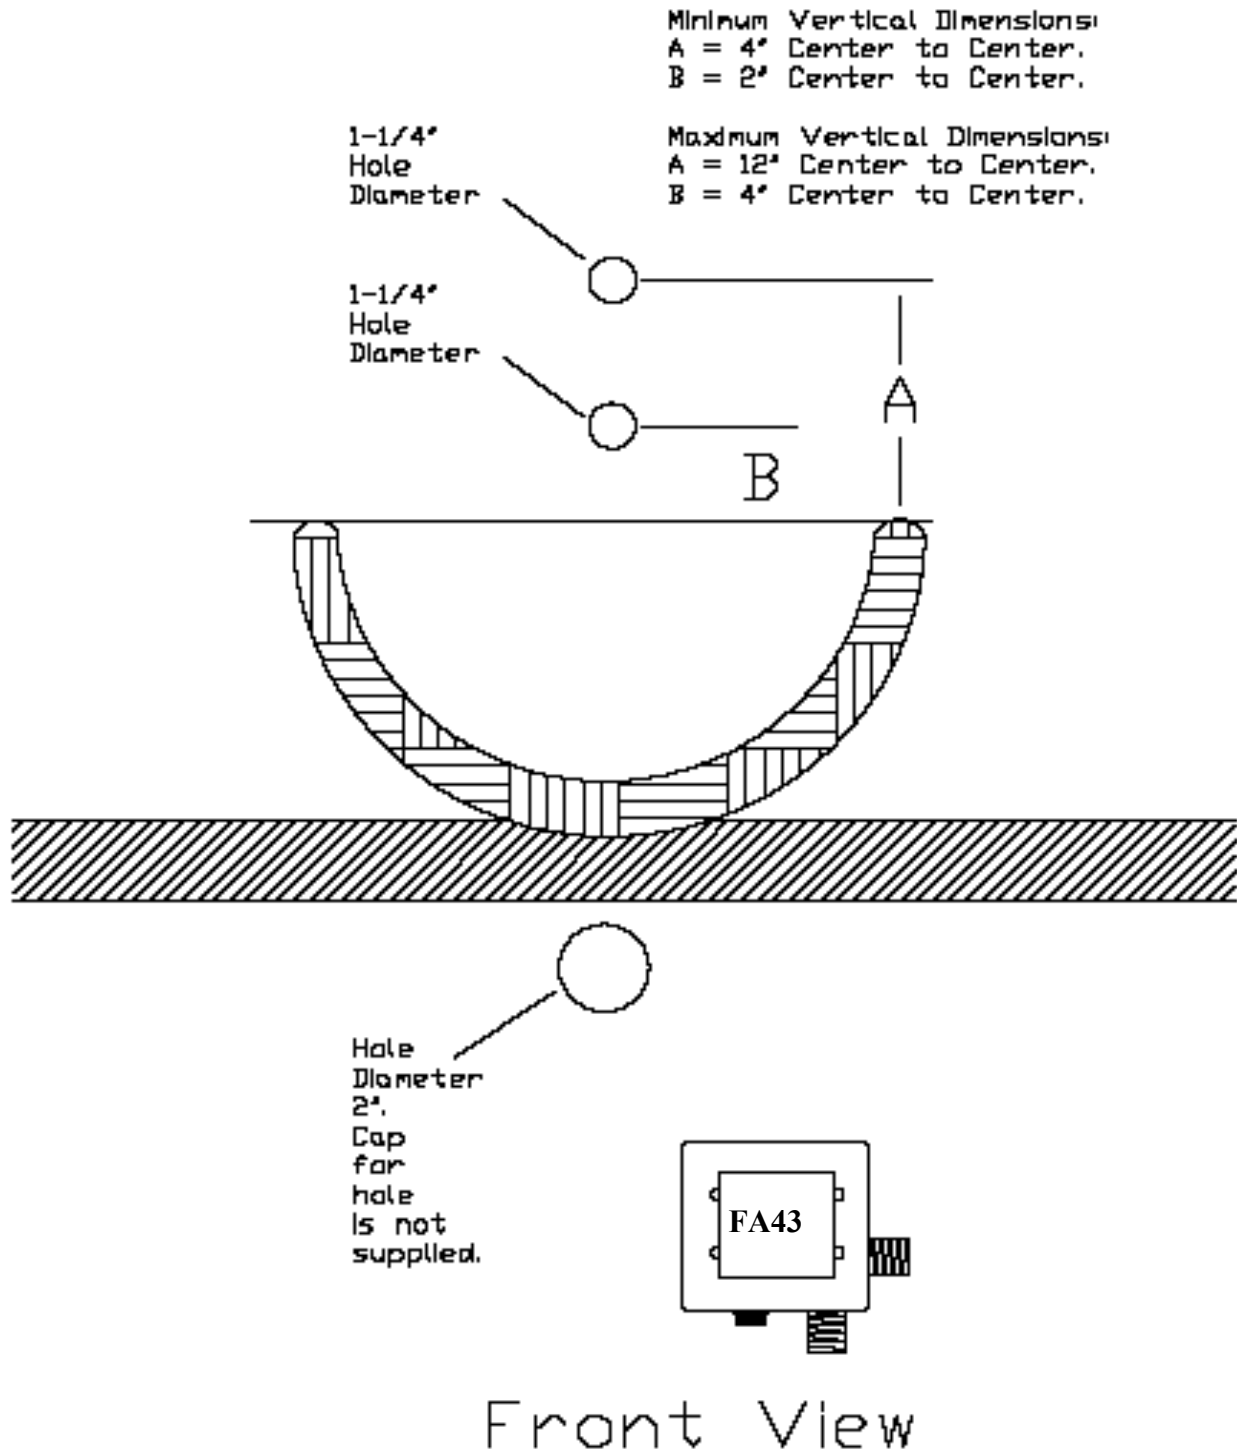

MAC FAUCET

Wall Mount Rough-in

- Page 1 of 2
- All brass construction.
- Finish applies to components visible from above sink only.
- All dimensions in inches.

FA43-124, 125, 129, 130

MAC FAUCETS

MAC FAUCET

Wall Mount Rough-in

- Page 2 of 2
- Wall pipe and street elbow not supplied.
- 1/2" NPT street elbow must be fastened to wall frame.
- Wall frame 4" max. Thicker wall frame may require horizontal pipe or coupler.
- **Please note:** Spouts have 1/2" NPT inlet threads. Some models have male threads, others female.
- Wall spouts have varying length. Please view spec. of individual faucet.
- Sensor range/zone is field adjustable.
- 22" maximum distance required to accommodate sensor cable length.
- Faucet Automator FA43 contains batteries (battery application) and must be accessible for battery replacement.