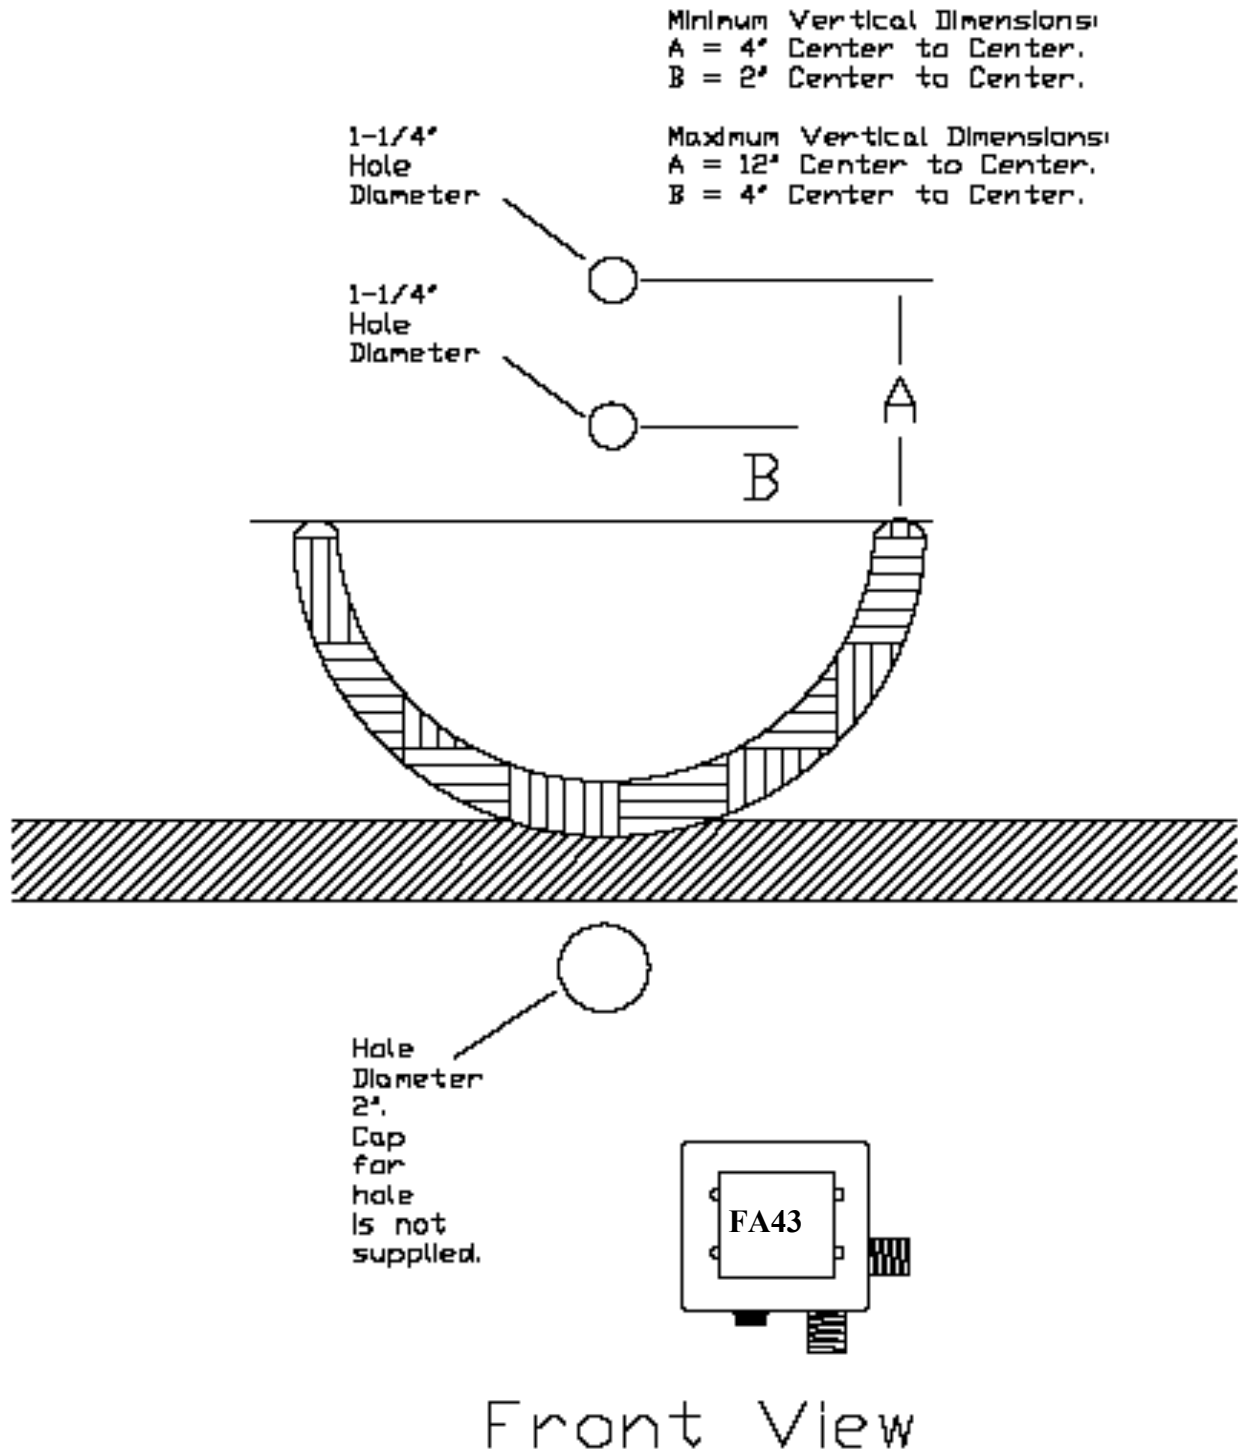

MAC FAUCET

Wall Mount Rough-in

- Page 1 of 2
- All brass construction.
- Finish applies to components visible from above sink only.
- All dimensions in inches.

FA43-124, 125, 129, 130

MAC FAUCETS

MAC FAUCET

Wall Mount Rough-in

- Page 2 of 2
- Wall pipe and street elbow not supplied.
- 1/2" NPT street elbow must be fastened to wall frame.
- Wall frame 4" max. Thicker wall frame may require horizontal pipe or coupler.
- **Please note:** Spouts have 1/2" NPT inlet threads. Some models have male threads, others female.
- Wall spouts have varying length. Please view spec. of individual faucet.
- Sensor range/zone is field adjustable.
- 22" maximum distance required to accommodate sensor cable length.
- Faucet Automator FA43 contains batteries (battery application) and must be accessible for battery replacement.