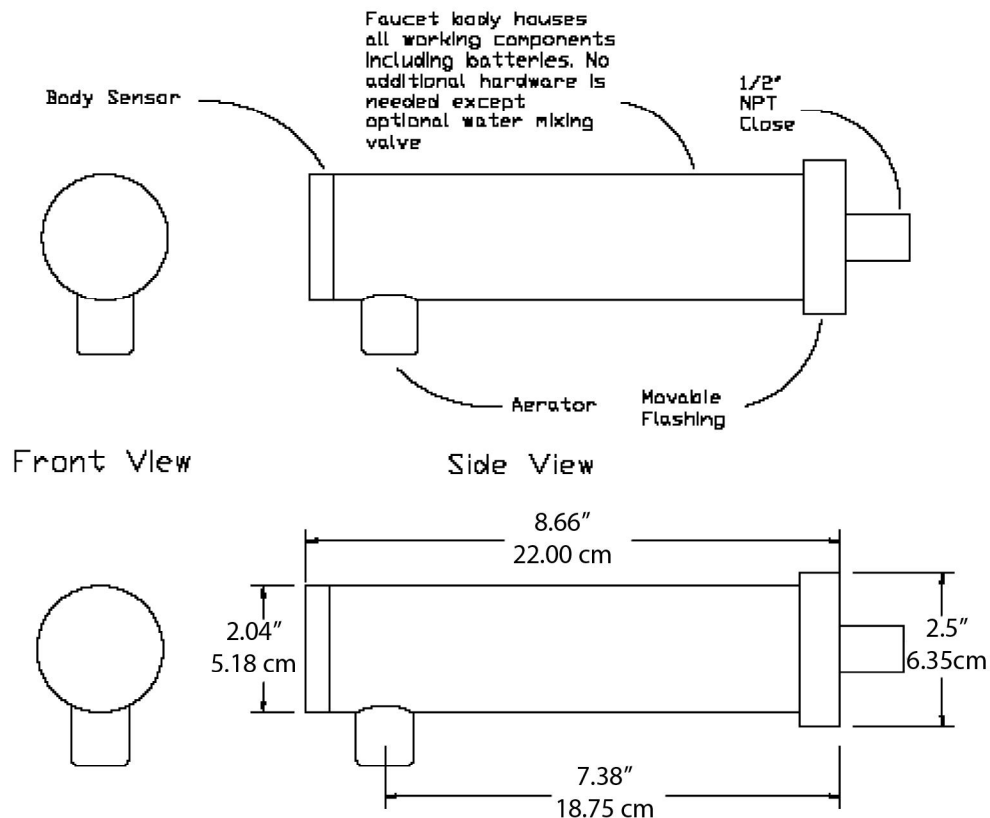

ANSI A112.18.1M

CSA Standard B125, 2.2
U.S. GPM

Complies with NSF
Standard 61, Section 9

The model FA610-68 is the latest in a series of **wall mounted hands free faucets** available from MAC Faucets. This faucet is ideal for bathroom applications where a wall mounted automatic faucet is an indispensable component of the room's overall design element. *The model FA610-68 features **integral component system design**. This means that all hardware is housed within the body of the faucet itself. No additional hardware is needed below sink, or behind wall except for the optional water mixing valve. Another unique feature is the **“body sensor”** feature instead of the standard “hands sensor” feature. Body sensor turns the water on when a user approaches faucet and turns water off when the user leaves vanity area. No more waving of hands to activate faucet.*

SPECIFICATIONS AND DIMENSIONS

MODEL:	FA610-68
SPOUT:	SOLID BRASS
POWER:	4 (AA) BATTERIES ONLY. NO AC OPTION.
BATTERY LIFE EXPECTANCY:	300,000 CYCLES
SOLENOID VALVE:	6 VOLT MAGNET LATCHING.
WORKING WATER PRESSURE:	1 PSI - 100 PSI
SUPPLY INLET SIZE:	1/2" NPT FEMALE
WATER MIXING VALVE:	OPTIONAL
POP-UP DRAIN KNOB:	NONE
SENSOR TYPE AND LOCATION:	ACTIVE INFRARED, BODY SENSOR
SENSOR MICROPROCESSOR:	DIGITAL, PUG AND PLAY
SENSING RANGE:	14" TO 18"
RESPONSE TIME:	0.3 SECOND
SHUT-OFF DELAY TIME:	2 SECONDS
MAXIMUM RUNNING TIME:	60 SECONDS
PARTICLE FILTER SIZE:	50 MESH
AERATOR:	1.5 GPM STANDARD, OPTIONS AVAILABLE

Optional Equipment:

- Lavatory Drain, Grid and Pop-Up Type.
- Wall Plates for 4" and 8" hole configuration.
- Under The Sink Mixing.

All Dimensions are approximate

MAC FAUCETS

www.macfaucets.com Tel 866 558 3200 Fax 310 919 3073 Email Info@macfaucets.com