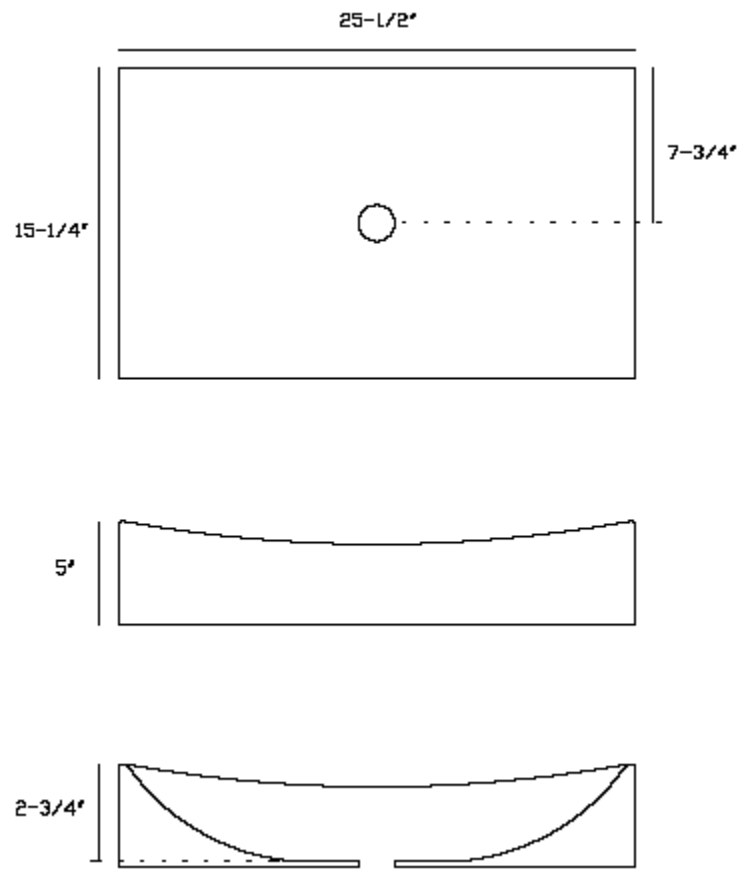

Codes/Standards Applicable:

Products meets or exceeds the following:

- ASME A112.19.2
- ADA
- IAPMO/UPC
- CSA B45
- CSA International.

Colors/Finishes:

White.

SUGGESTED ACCESSORIES

MAC FAUCETS	MAC DRAINS
FA400-136	A-13100 GRID TYPE
FA400-124	A-13600 PUSH-PUSH
FA400-125	
FA400-129	
FA444-43	

SPECIFICATIONS AND DIMENSIONS

MODEL:	LS-9100
TRADE NAME:	ADELETA
APPLICATION:	LAVATORY
TYPE:	VESSEL BOWL SINK
MATERIAL:	VITREOUS CHINA CERAMIC
FINISH:	HIGH POLISH
COLOR:	WHITE.
FAUCET HOLE (S):	NO FAUCET HOLE
OVERFLOW PORT:	NO
DIMENSIONS W, L, H:	25-1/2", 15-1/4", 5"
WEIGHT:	