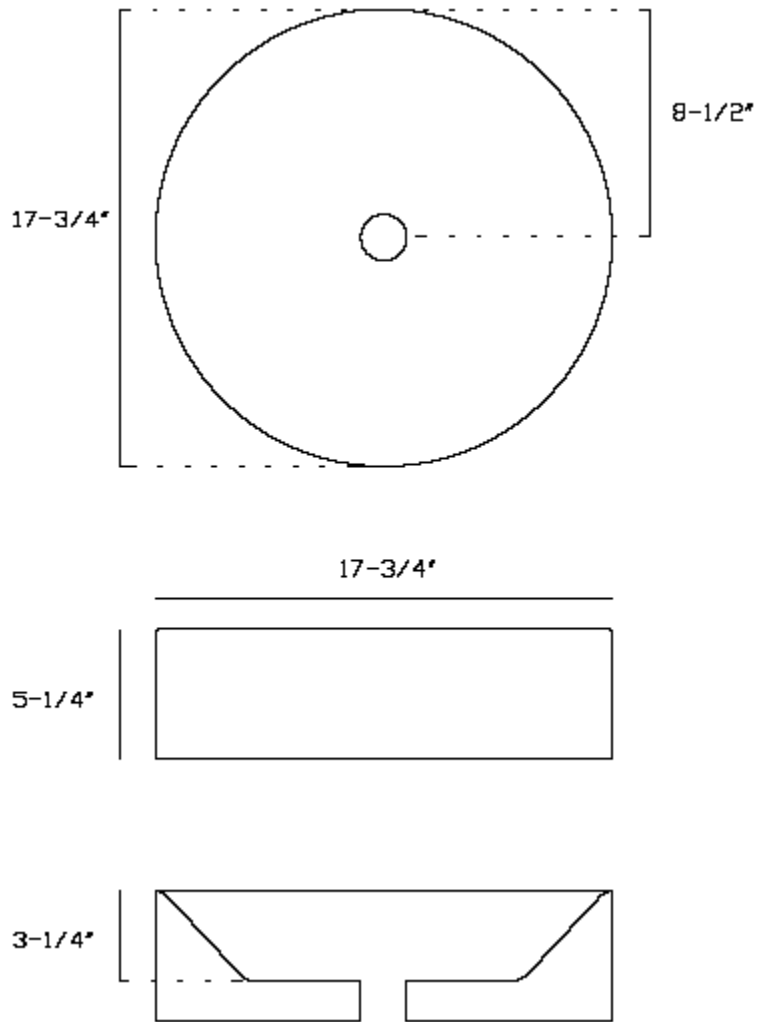

Codes/Standards Applicable:

Products meets or exceeds the following:

- ASME A112.19.2
- ADA
- IAPMO/UPC
- CSA B45
- CSA International.

Colors/Finishes:

White.

SUGGESTED ACCESSORIES

MAC FAUCETS	MAC DRAINS
FA400-136	A-13100 GRID TYPE
FA400-124	A-13600 PUSH-PUSH
FA400-125	
FA400-129	
FA444-43	

SPECIFICATIONS AND DIMENSIONS

MODEL:	LS-9200
TRADE NAME:	MARCELLA
APPLICATION:	LAVATORY
TYPE:	VESSEL BOWL SINK
MATERIAL:	VITREOUS CHINA CERAMIC
FINISH:	HIGH POLISH
COLOR:	WHITE.
FAUCET HOLE (S):	NO FAUCET HOLE
OVERFLOW PORT:	NO
DIMENSIONS W, L, H:	17-3/4", 17-3/4", 5-1/4"
WEIGHT:	