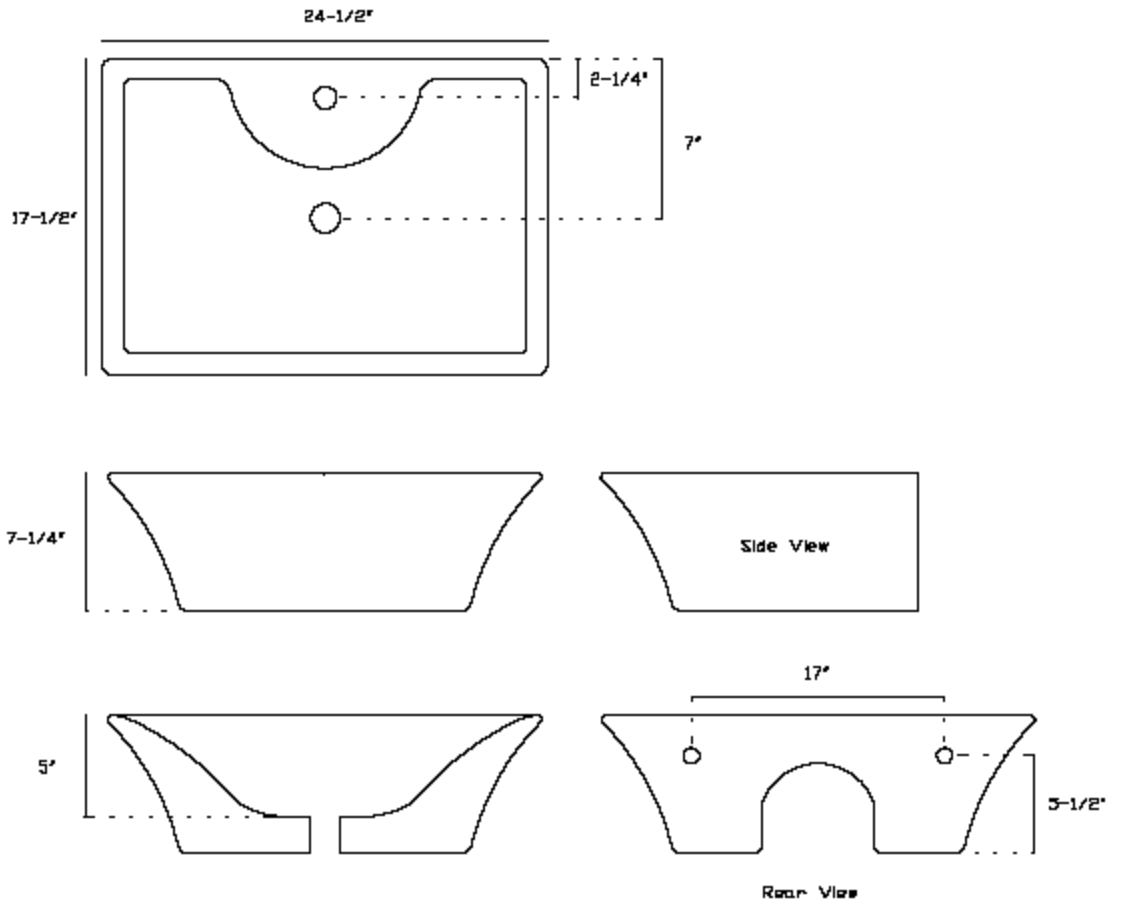

Macelli Sinks

By **MAC FAUCETS**

Model LS-9300 "Piacenza"

Features:

- **One faucet Hole.**
- Vitreous China.
- Above Counter Installation (Vessel Sink).
- Wall Hung Installation.
- **With Overflow.**
- **ADA Compliant.**

Codes/Standards Applicable:

Products meets or exceeds the following:

- ASME A112.19.2
- ADA
- IAPMO/UPC
- CSA B45
- CSA International.

Colors/Finishes:

White.

SUGGESTED ACCESSORIES

MAG FAUCETS	MAG DRAINS
FA444-11, FA444-12	A-13000 GRID TYPE
FA444-63, FA444-31	A-13500 PUSH-PUSH
FA400-102, FA400-103	A-13200 POP-UP
FA400-104, FA400-106	A-13400 LIFT AND TURN
FA400-108, FA400-109	

SPECIFICATIONS AND DIMENSIONS

MODEL:	LS-9300
TRADE NAME:	PIACENZA
APPLICATION:	LAVATORY
TYPE:	VESSEL AND/OR WALL HUNG
MATERIAL:	VITREOUS CHINA CERAMIC
FINISH:	HIGH POLISH
COLOR:	WHITE.
FAUCET HOLE (S):	ONE HOLE
OVERFLOW PORT:	YES, HAS OVER FLOW PORT
DIMENSIONS W, L, H:	24-1/2", 17-1/2", 7-1/4"
WEIGHT:	