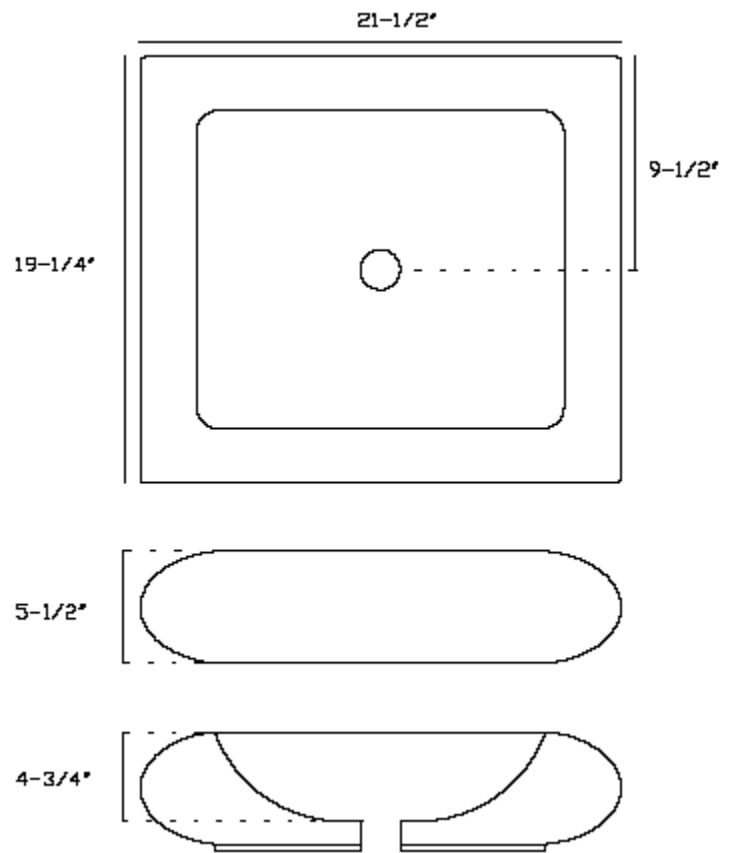

## SPECIFICATIONS AND DIMENSIONS

MODEL:	LS-9400
TRADE NAME:	GENEVRIA
APPLICATION:	LAVATORY
TYPE:	VESSEL BOWL SINK
MATERIAL:	VITREOUS CHINA CERAMIC
FINISH:	HIGH POLISH
COLOR:	WHITE.
FAUCET HOLE (S):	NO FAUCET HOLE
OVERFLOW PORT:	NO
DIMENSIONS W, L, H:	21-1/2", 19-1/4", 5-1/2"
WEIGHT:	