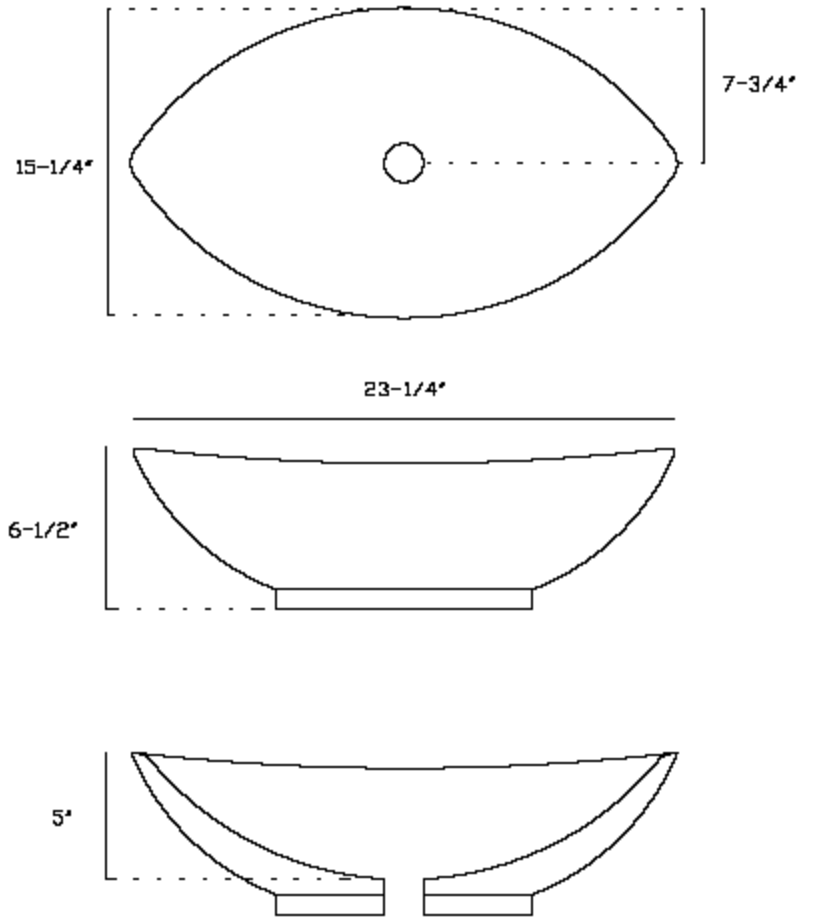

## SPECIFICATIONS AND DIMENSIONS

MODEL:	LS-9500
TRADE NAME:	DOVIZIA
APPLICATION:	LAVATORY
TYPE:	VESSEL BOWL SINK
MATERIAL:	VITREOUS CHINA CERAMIC
FINISH:	HIGH POLISH
COLOR:	WHITE.
FAUCET HOLE (S):	NO FAUCET HOLE
OVERFLOW PORT:	YES, HAS OVERFLOW PORT.
DIMENSIONS W, L, H:	23-1/4", 15-1/4", 6-1/2"
WEIGHT:	