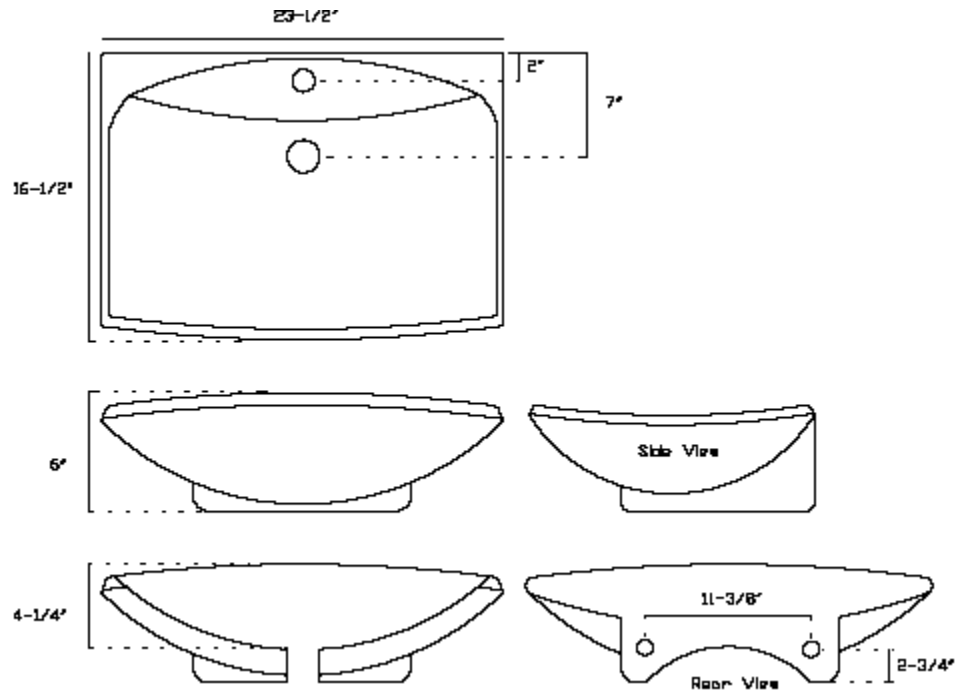

### Features:

- **One faucet Hole.**
- Vitreous China.
- Above Counter Installation (Vessel Sink).
- Wall Hung Installation.
- **With Overflow.**
- **ADA** Compliant.

## SPECIFICATIONS AND DIMENSIONS

MODEL:	<b>LS-9600</b>
TRADE NAME:	VINCENZA
APPLICATION:	LAVATORY
TYPE:	VESSEL AND/OR WALL HUNG
MATERIAL:	VITREOUS CHINA CERAMIC
FINISH:	HIGH POLISH
COLOR:	WHITE.
FAUCET HOLE (S):	ONE HOLE
OVERFLOW PORT:	YES, HAS OVER FLOW PORT
DIMENSIONS W, L, H:	23-1/2, 16-1/2, 6”
WEIGHT:	