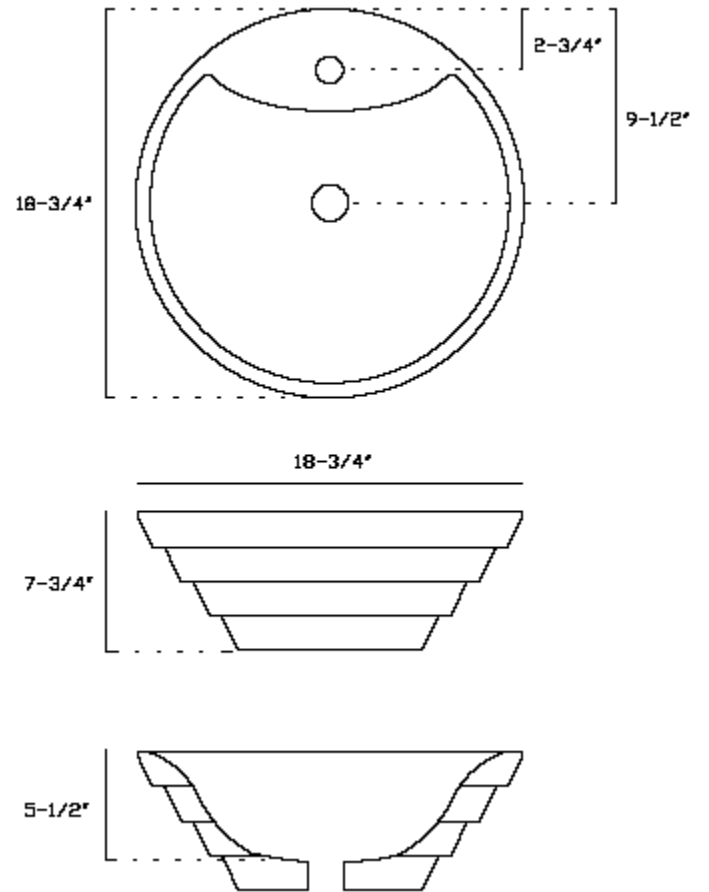

Macelli Sinks

By **MAC FAUCETS**

Model LS-9700 "Rosalia"

Features:

- **One faucet Hole.**
- Vitreous China.
- Above Counter Installation (Vessel Sink).
- **With Overflow.**
- ADA Compliant.

Codes/Standards Applicable:

Products meets or exceeds the following:

- ASME A112.19.2
- ADA
- IAPMO/UPC
- CSA B45
- CSA International.

Colors/Finishes:

White.

SUGGESTED ACCESSORIES

MAC FAUCETS	MAC DRAINS
FA444-11, FA444-12	A-13000 GRID TYPE
FA444-63, FA444-31	A-13500 PUSH-PUSH
FA400-102, FA400-103	A-13200 POP-UP
FA400-104, FA400-106	A-13400 LIFT AND TURN
FA400-108, FA400-109	

SPECIFICATIONS AND DIMENSIONS

MODEL:	LS-9700
TRADE NAME:	ROSALIA
APPLICATION:	LAVATORY
TYPE:	VESSEL TYPE SINK BOWL
MATERIAL:	VITREOUS CHINA CERAMIC
FINISH:	HIGH POLISH
COLOR:	WHITE.
FAUCET HOLE (S):	ONE HOLE
OVERFLOW PORT:	YES, HAS OVER FLOW PORT
DIMENSIONS W, L, H:	18-3/4", 18-3/4", 7-3/4
WEIGHT:	